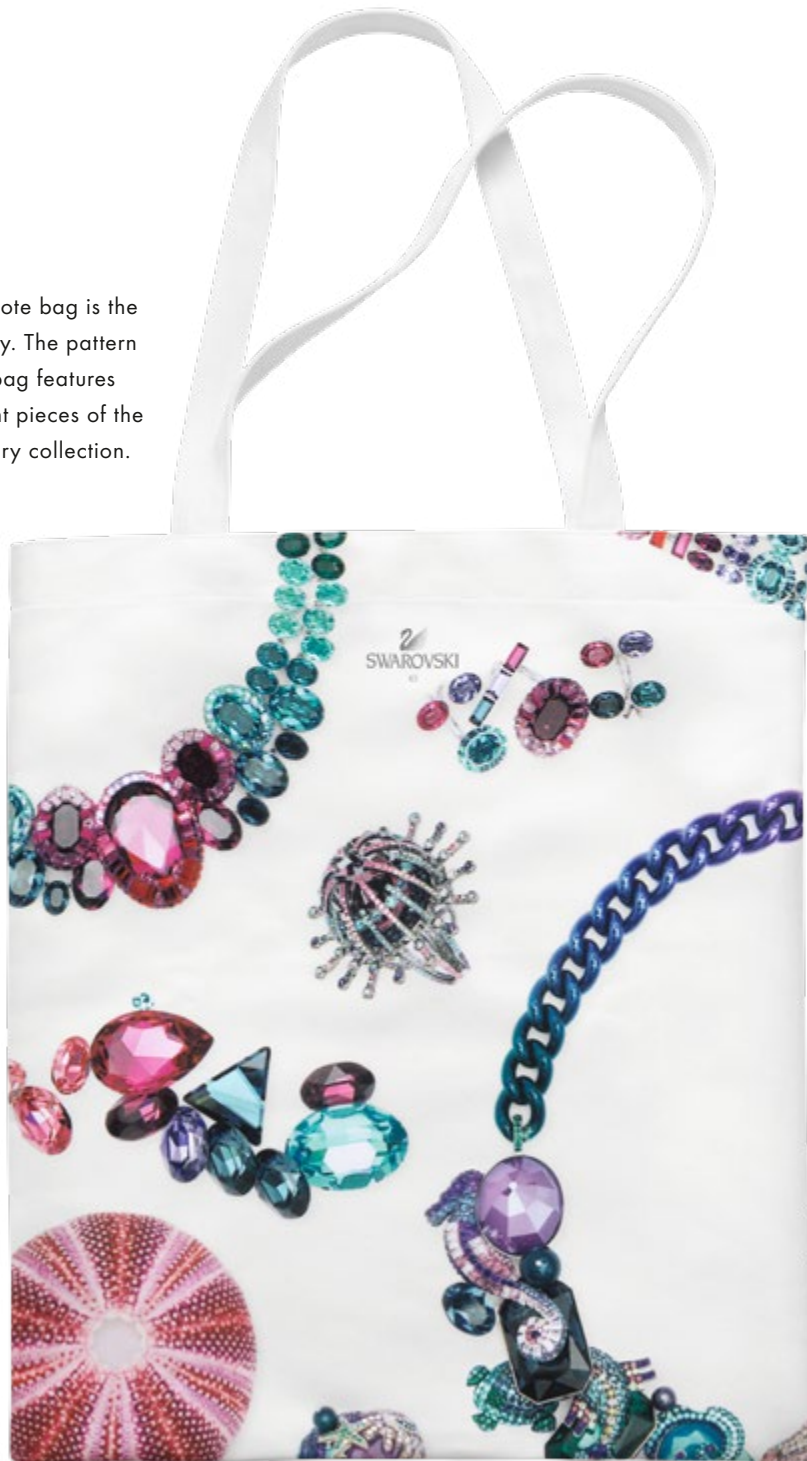

5231603-1

Color: crystal / silver / zinc alloy/stainless steel

3 cm / 1 3/16 in

Trendy Tote bag made of dark blue velvet  
PU leather embellished with crystal rose pins  
from Swarovski® to attach the handles.  
This fashionable and unique carry-all bag  
is the perfect gift for everyday.

**NEW!**

**TOTE BAG**  
5231599-1

Color: crystal denim blue / blue / velvet/bicast leather  
37 × 42 cm / 14 ½ × 16 ½ in

—

This fashionable and premium tote bag is the perfect companion for everyday. The pattern of this polyester cotton tote bag features the inspiration and the statement pieces of the most current Swarovski® jewelry collection.

**NEW!**

**TOTE BAG WITH PATTERN**

5247183-1

Color: crystal / multicolored / polyester cotton

40 × 35 cm / 15 3/4 × 13 29/32 in

February 5, 2016

This modern and fashionable item should not be missing in your handbag. The pattern of this PU leather pouch has been designed by the well known blogger and global influencer Margaret Zhang and features the highlights of the most current Swarovski® jewelry, accessory and stationery collections in an exclusive flat lay.